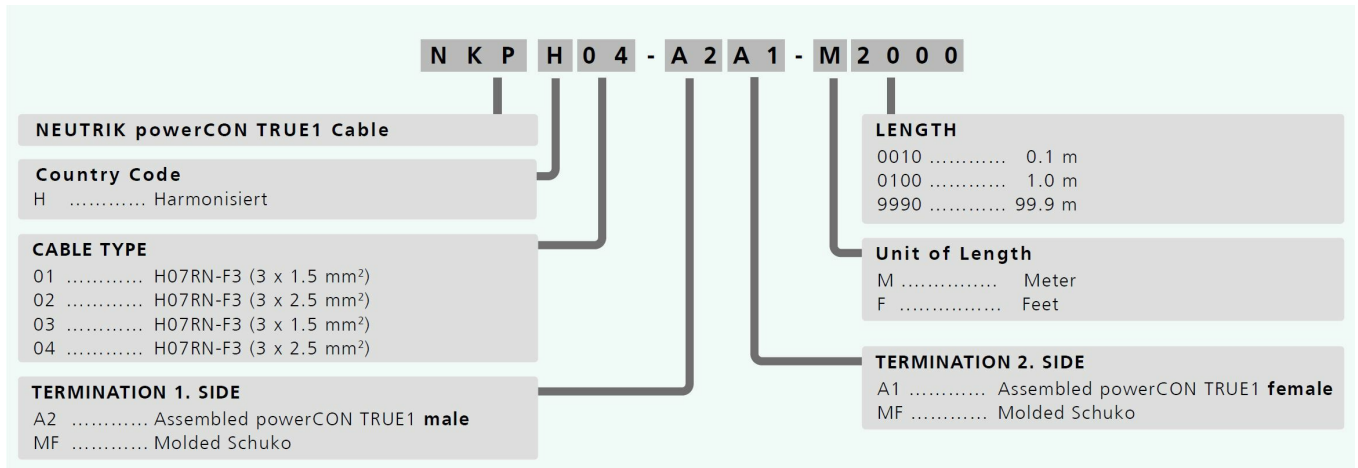

powerCON TRUE1 - Interconnection cordset rewirable

NEUTRIK® outdoor cables with powerCON® TRUE1® TOP and high-quality H07RN cable. Ideally suited for stages and events.

Compliant with all relevant versions of IEC 60799.

Features & Benefits

- NKPH power cables assemblies are compliant with IEC 60799
- Connectors with Breaking Capacity (CBC)
- High-quality rubber cables from European manufacturers
- powerCON® TRUE1® TOP power connectors are certified according to the EN60320-1
- IP65 rated when intermated with NEUTRIK® powerCON® TRUE1® TOP

Type Descriptions

CABLE TYPE 03 / 04 - TITANEX NEXANS

powerCON TRUE1 - Interconnection cordset rewirable