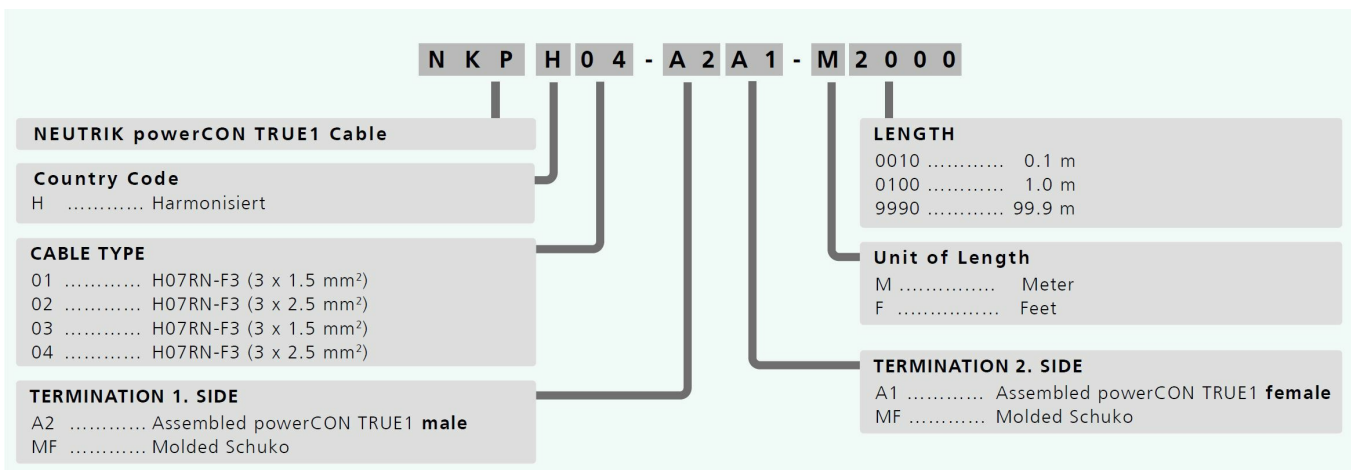

powerCON TRUE1 - Schuko cordset rewirable

NEUTRIK® cables with molded Schuko main plug to powerCON® TRUE1® TOP and high-quality H07RN cable. Ideally suited for stages and events.

Compliant with all relevant versions of IEC 60799.

Features & Benefits

- NKPH power cables assemblies are compliant with all relevant versions of IEC 60799
- Connectors with breaking capacity (CBC)
- High-quality rubber cables from European manufacturers
- powerCON® TRUE1® TOP power connectors are certified according to IEC 60320-1
- IP65 rated when intermated with NEUTRIK® powerCON® TRUE1® TOP

Article Variations

Article name	Details	Order code
NKPH01-MFA1-M0150	1.5 m 3x1.5 mm ² H07RN Schuko "E+F" (m) powerCON [®] TRUE1 [®] TOP (f)	1027576
NKPH01-MFA1-M0300	3 m 3x1.5 mm ² H07RN Schuko "E+F" (m) powerCON [®] TRUE1 [®] TOP (f)	1036429
NKPH02-MFA1-M0150	1.5 m 3x2.5 mm ² H07RN Schuko "E+F" (m) powerCON [®] TRUE1 [®] TOP (f)	1027577
NKPH02-MFA1-M0300	3 m 3x2.5 mm ² H07RN Schuko "E+F" (m) powerCON [®] TRUE1 [®] TOP (f)	1036430
NKPH02-A2MF-M0150	1.5 m 3x2.5 mm ² H07RN powerCON [®] TRUE1 [®] TOP (m) Schuko (f)	1027578

Type Descriptions

CABLE TYPE 03 / 04 - TITANEX NEXANS

powerCON TRUE1 - Schuko cordset rewirable