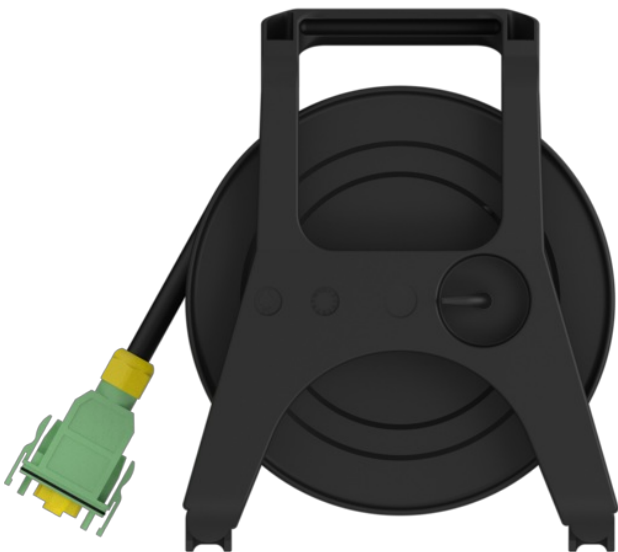

cPot drum CP-D1M2-X*F

_*

IN: 1 x cPot (m) – OUT: 2 x cPot (f)

cPot cable on drum featuring multiple cPot output sockets. This innovative solution is not only replacing cPot cable & distribution box, but also allowing more swift and effortless installation / deinstallation. This feature is particularly crucial for mobile applications. And all within your budget.

Features & Benefits

- **Swift and effortless installation / deinstallation** facilitated by the high-performance Schill drum
- **High quality components**, including Schill drums and rubber cables
- **Competitive pricing**

Market & Application

- Markets: Professional video wall / lighting / audio
- Mobile application: Festivals, live events
- Semi-permanent applications: Theaters, studios

Ordering information

Article name	Details	Order code
CP-D1M2-X16F-010	Drum: Schill 235 with 2xcPot connector (m). Cable: 16mm ² rubber cable with cPot connector (f) Length: 10m	1037513