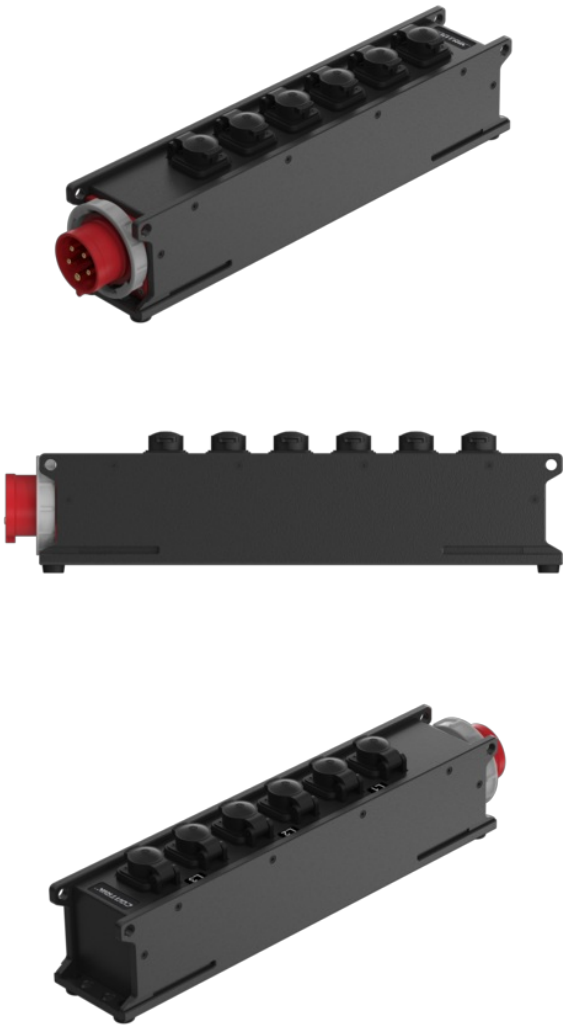

Power Strip XO CCV5RD-6T1-C

1x CEE16A IN - 6x powerCON TRUE1® TOP OUT

Power Strip Xtreme Outdoor (XO) is a compact distribution solution for mobile outdoor applications. Rugged EASYLEN® housing is ideally suited for outdoor usage and demanding applications under harsh conditions. 1x CEE16A In and up to 6x powerCON® TRUE1® TOP Out.

Features & Benefits

- Extreme robust and safe EASYLEN® housing with leather grain texture
- Mains receptacles CEE16A In & daisy chaining and highly reliable NEUTRIK® powerCON® TRUE1® TOP Out
- Flame retardant (UL94-V2) and non-conductive housing material
- High outdoor protection (IP65, IK,..)
- Light weight, compact and stackable housing design
- Versatile mounting options

Article name	Details	Order code
CCV5RD-6T1-C	IN: 1xCEE16A - OUT: 6x powerCON® TRUE1® TOP	1027454

Technical Information

Product	
Input device	1 x CEE16-5
Output device	6 x powerCON® TRUE1® TOP
Daisy chaining	none

Mechanical	
Dimensions	489.6 x 92 x 117.2mm
Conductor cross section	2.5 mm ²
Weight	2.1 kg
Mounting options	Truss clip, truss clamp, mounting wholes for pegging or suspension

Material	
Housing	Easylen
Color	black