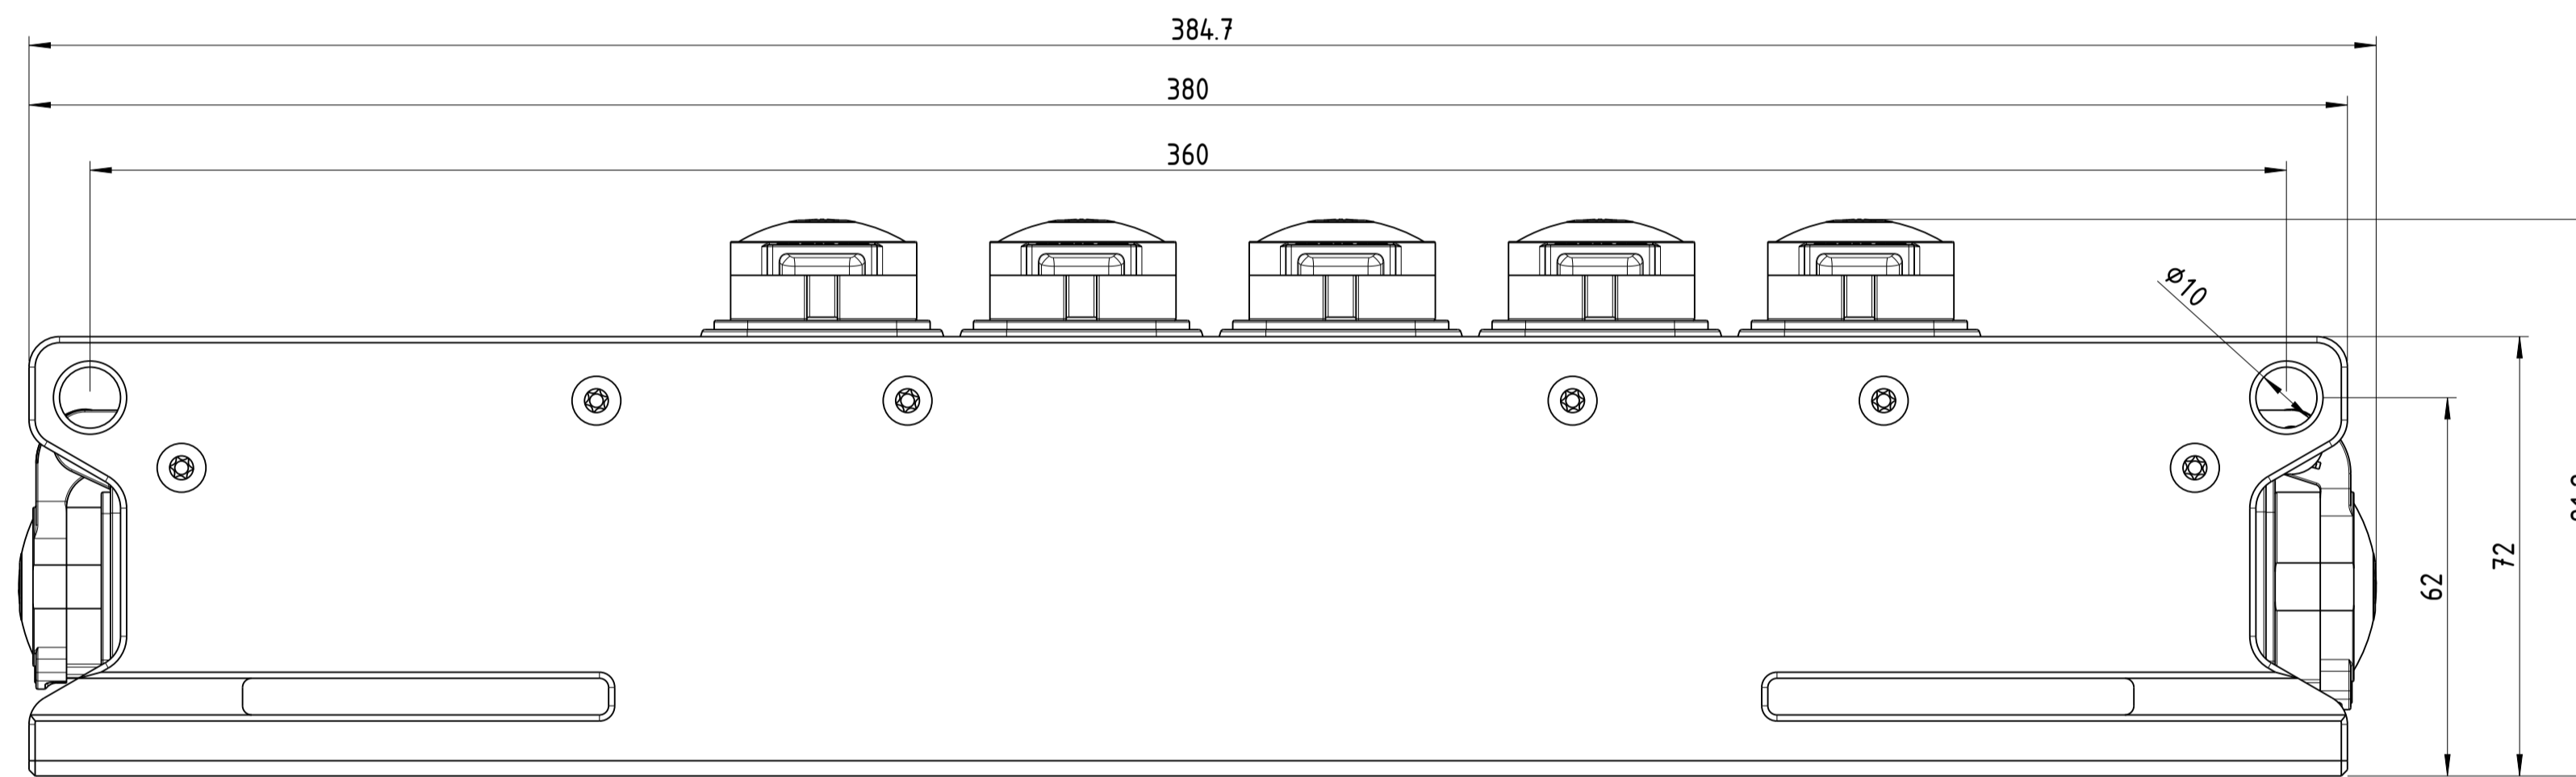

1.2

Sheet Number	Projection	Scale	Format	General Tolerancing
1/1		1:1	A1	ISO 2768 mK
Description			Created on/by	20.02.2023 Schmiedl T.
			Approved on/by	12.04.2023 Bos H.
CPVT6RD-M			Article ID	30010340
			Model ID	20004284
			1035587	
Status			Revision	ECN Number
Released			-	-