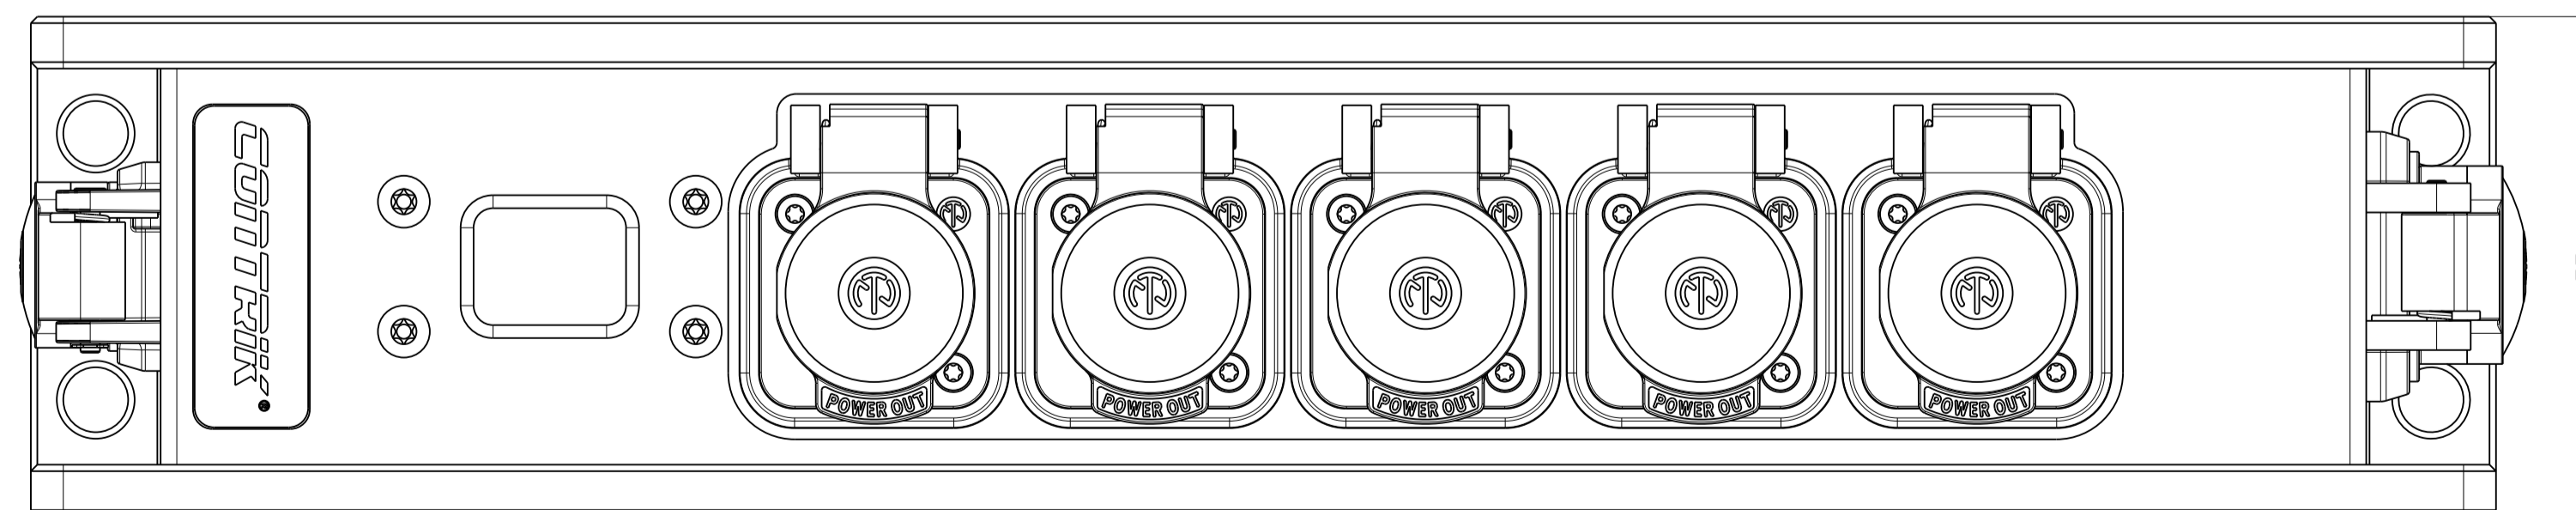

1.2

Sheet Number	Projection	Scale	Format	General Tolerancing
1/1		1:1	A1	ISO 2768 mK
Description			Created on/by	20.02.2023 Schmiedl T.
			Approved on/by	12.04.2023 Bos H.
CPVT6RD-M			Article ID	30010340
			Model ID	20004284
			1035587	
Status			Revision	ECN Number
Released			-	-