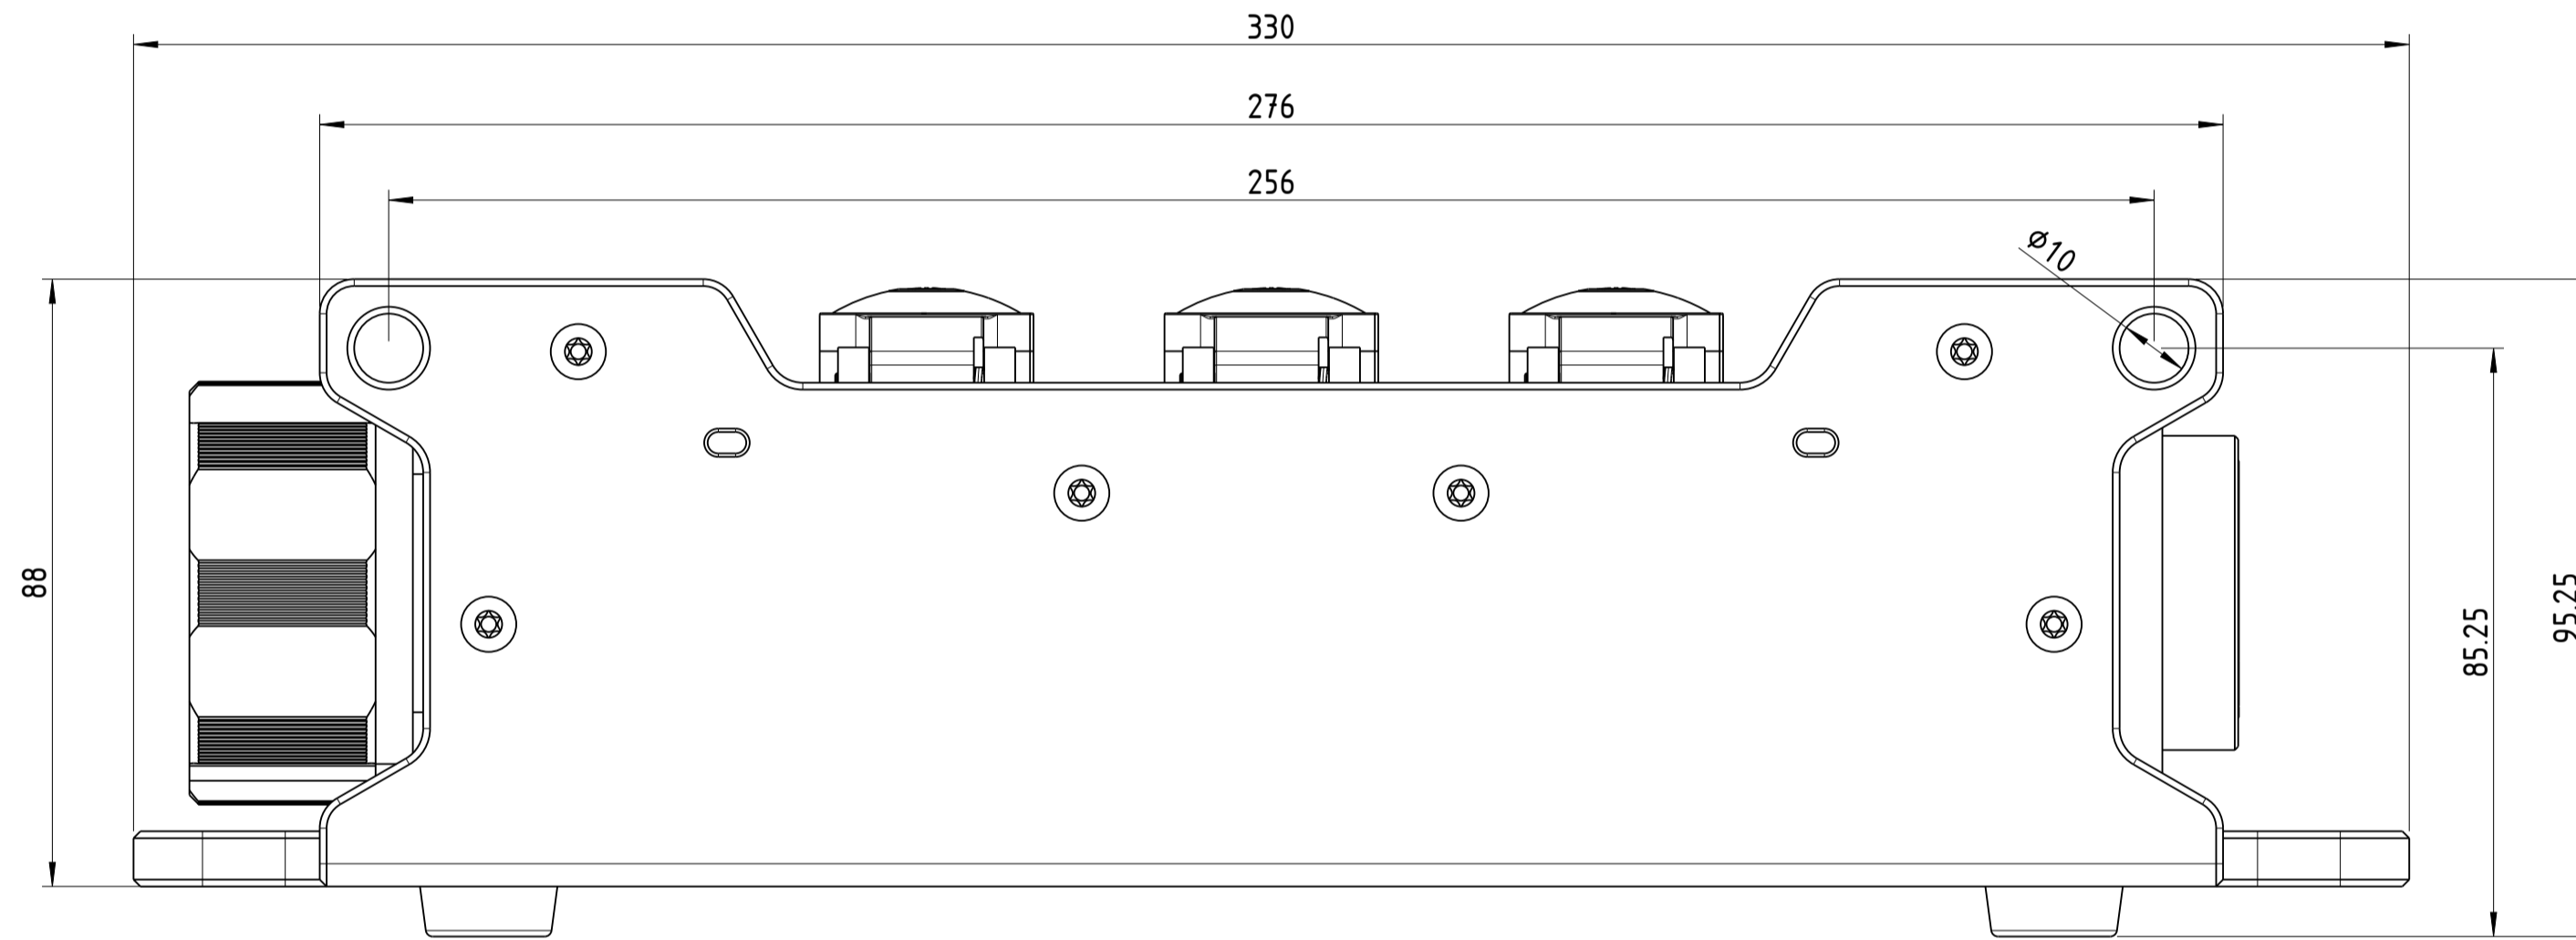

1:2

1:2

Sheet Number	Projection	Scale	Format	General Tolerancing
1/1		1:1	A1	ISO 2768 mK
Description			Created on/by	Schmiedl T.
			Approved on/by	Feurle E.
CPSM-S2-T6			Article ID	Model ID
			1037504	30011207
Status			Revision	ECN Number
Released			-	-