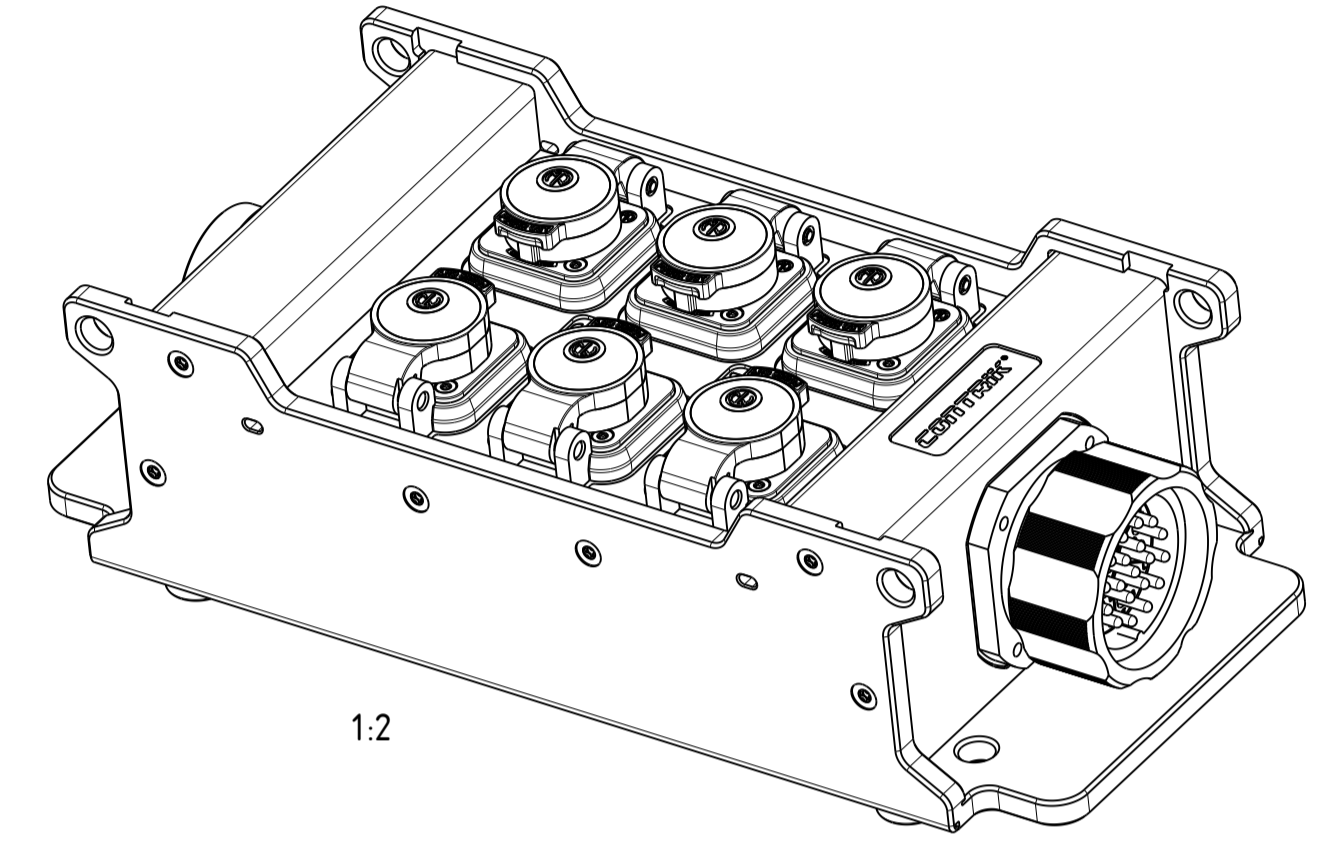

1:2

1:2

Sheet Number	Projection	Scale	Format	General Tolerancing
1/1		1:1	A1	ISO 2768 mK
Description			Created on/by	Schmiedl T.
			Approved on/by	Feurle E.
CPSM-S2-T6			Article ID	Model ID
			1037504	30011207
Status			Revision	ECN Number
Released			-	-